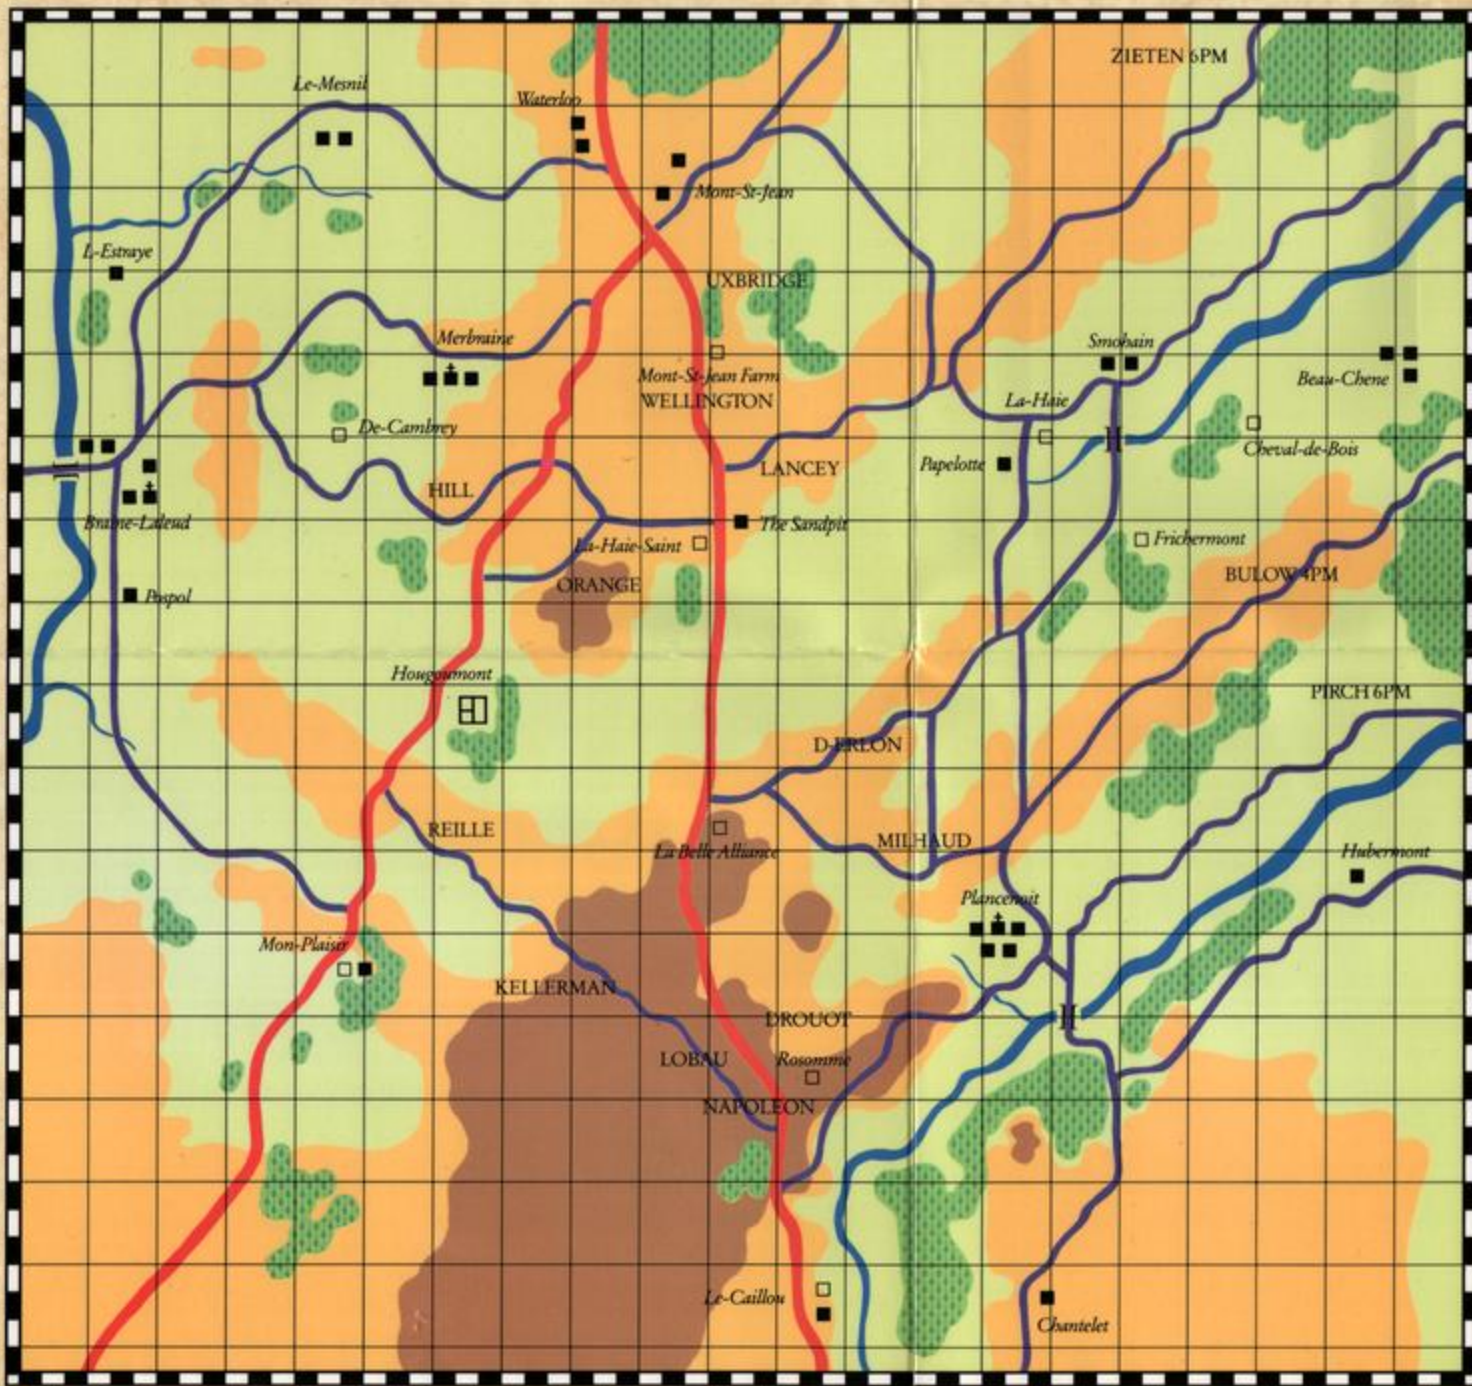

Waterloo 1815